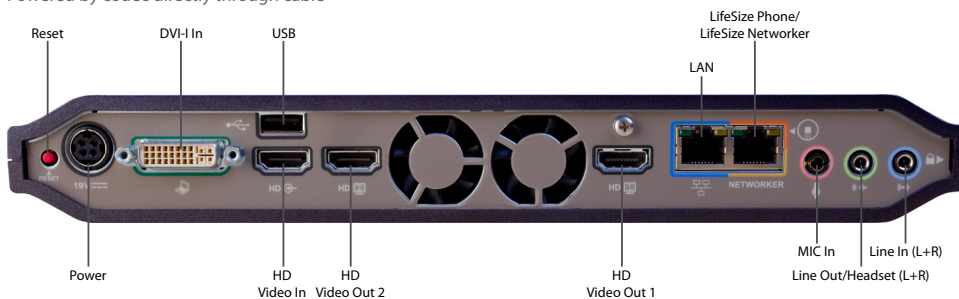

Intelligent Networking Features

Adaptive Motion Control (AMC) including Forward Error
Correction (FEC)
NAT/firewall traversal (H.460/SIP)
IPv4 and IPv6 support
Auto bandwidth detection
ISDN support via LifeSize Networker

Directory and Address Book

Up to 1000 local directory entries
Save, lock, remove, redial list features
Missed call notification
Auto-Discovery directory lookup (patent pending)
LDAP support/H.350 compliant
Meetings directory support
H.323 URI dialing support (Annex O)

System Management

Out-of-box setup via web interface and
management tool
SNMP
Backup and restore capability
JPEG snapshots through web interface

Power

AC voltage 100–240V, 50–60 Hz, 2.5A via external
power supply

Environmental Data

Operating temperature: 0° C (32° F) to 40° C (104° F)
Operating humidity: 15% to 85%, non-condensing
Storage temperature: -20° C (-4° F) to 60° C (140° F)
Storage humidity: 10% to 90%, non-condensing

Codec Dimensions

Width: 288 mm (11.34")
Depth: 187.5 mm (7.38")
Height: 41.3 mm (1.63")
Weight: 1.29 Kg (2.84 lbs)

Regulatory Model Number
LifeSize Express 220 = LFZ-018

Interoperable with Microsoft® Office Communications
Server 2007 R2™ and Microsoft Lync™

AMERICAS:

LifeSize
1601 S. MoPac Expressway
Suite 100
Austin, Texas 78746 USA

+1 512 347 9300
Toll Free US +1 877 543 3749
E-mail info@lifesize.com
www.lifesize.com

EMEA:

LifeSize Regional Office
+49 89 1222 899 0 (Germany)
Toll Free Europe +00 8000 999 09 799

APAC:

LifeSize Regional Office
+65 6303 8370 (Singapore)