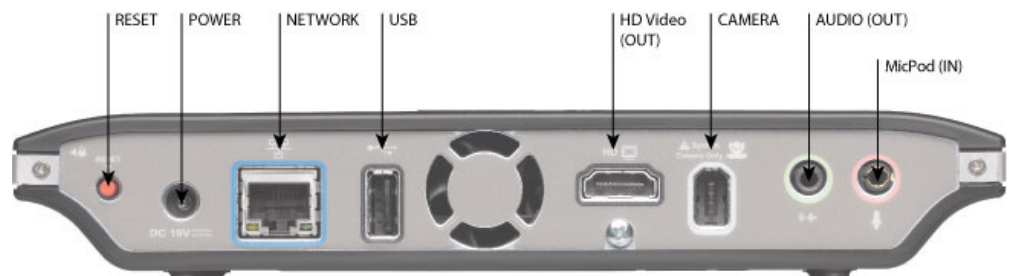

Intelligent Network Features

Adaptive Motion Control (AMC) including Forward Error
Correction (FEC)
NAT/firewall traversal (H.460/SIP)
IPv4 and IPv6 support
Auto bandwidth detection

Directory and Address Book

Up to 1000 local directory entries
Save, lock, remove, redial list features
Missed call notification
Auto-discovery directory lookup (patent pending)
LDAP support/H.350 compliant
Skype™ contacts support
H.323 URI dialing support (Annex O)

System Management

SNMP
Backup and restore capability

Power

AC Voltage 100–240V, 50–60 Hz, 1.0A via external power
supply
Typical power consumption: 75.4 watts
Maximum power consumption: 91.5 watts
Maximum calorific power: 312 BTU/H

Environmental Data

Operating temperature: 0° C (32° F) to 40° C (104° F)
Operating humidity: 15% to 85%, non-condensing
Storage temperature: -20° C (-4° F) to 60° C (140° F)
Storage humidity: 10% to 90%, non-condensing

Codec Dimensions

Width: 206 mm (8.1")
Depth: 121 mm (4.7")
Height: 33 mm (1.3")
Weight: 0.45 Kg (1.0 lbs)

Regulatory Model Number

LifeSize Passport = LFZ-014

Regulatory Certifications

FCC Class A: LifeSize Passport - LifeSize Camera
FCC Class B: LifeSize Passport - LifeSize Focus

Interoperable with Microsoft® Office Communications
Server 2007 R2™ and Microsoft Lync™

* Recording data requires LifeSize® Virtual Link™

AMERICAS:

LifeSize
1601 S. MoPac Expressway
Suite 100
Austin, Texas 78746 USA

+1 512 347 9300
Toll Free US +1 877 543 3749
E-mail info@lifesize.com
www.lifesize.com

EMEA:

LifeSize Regional Office
+49 89 1222 899 0 (Germany)
Toll Free Europe +00 8000 999 09 799

APAC:

LifeSize Regional Office
+65 6303 8370 (Singapore)